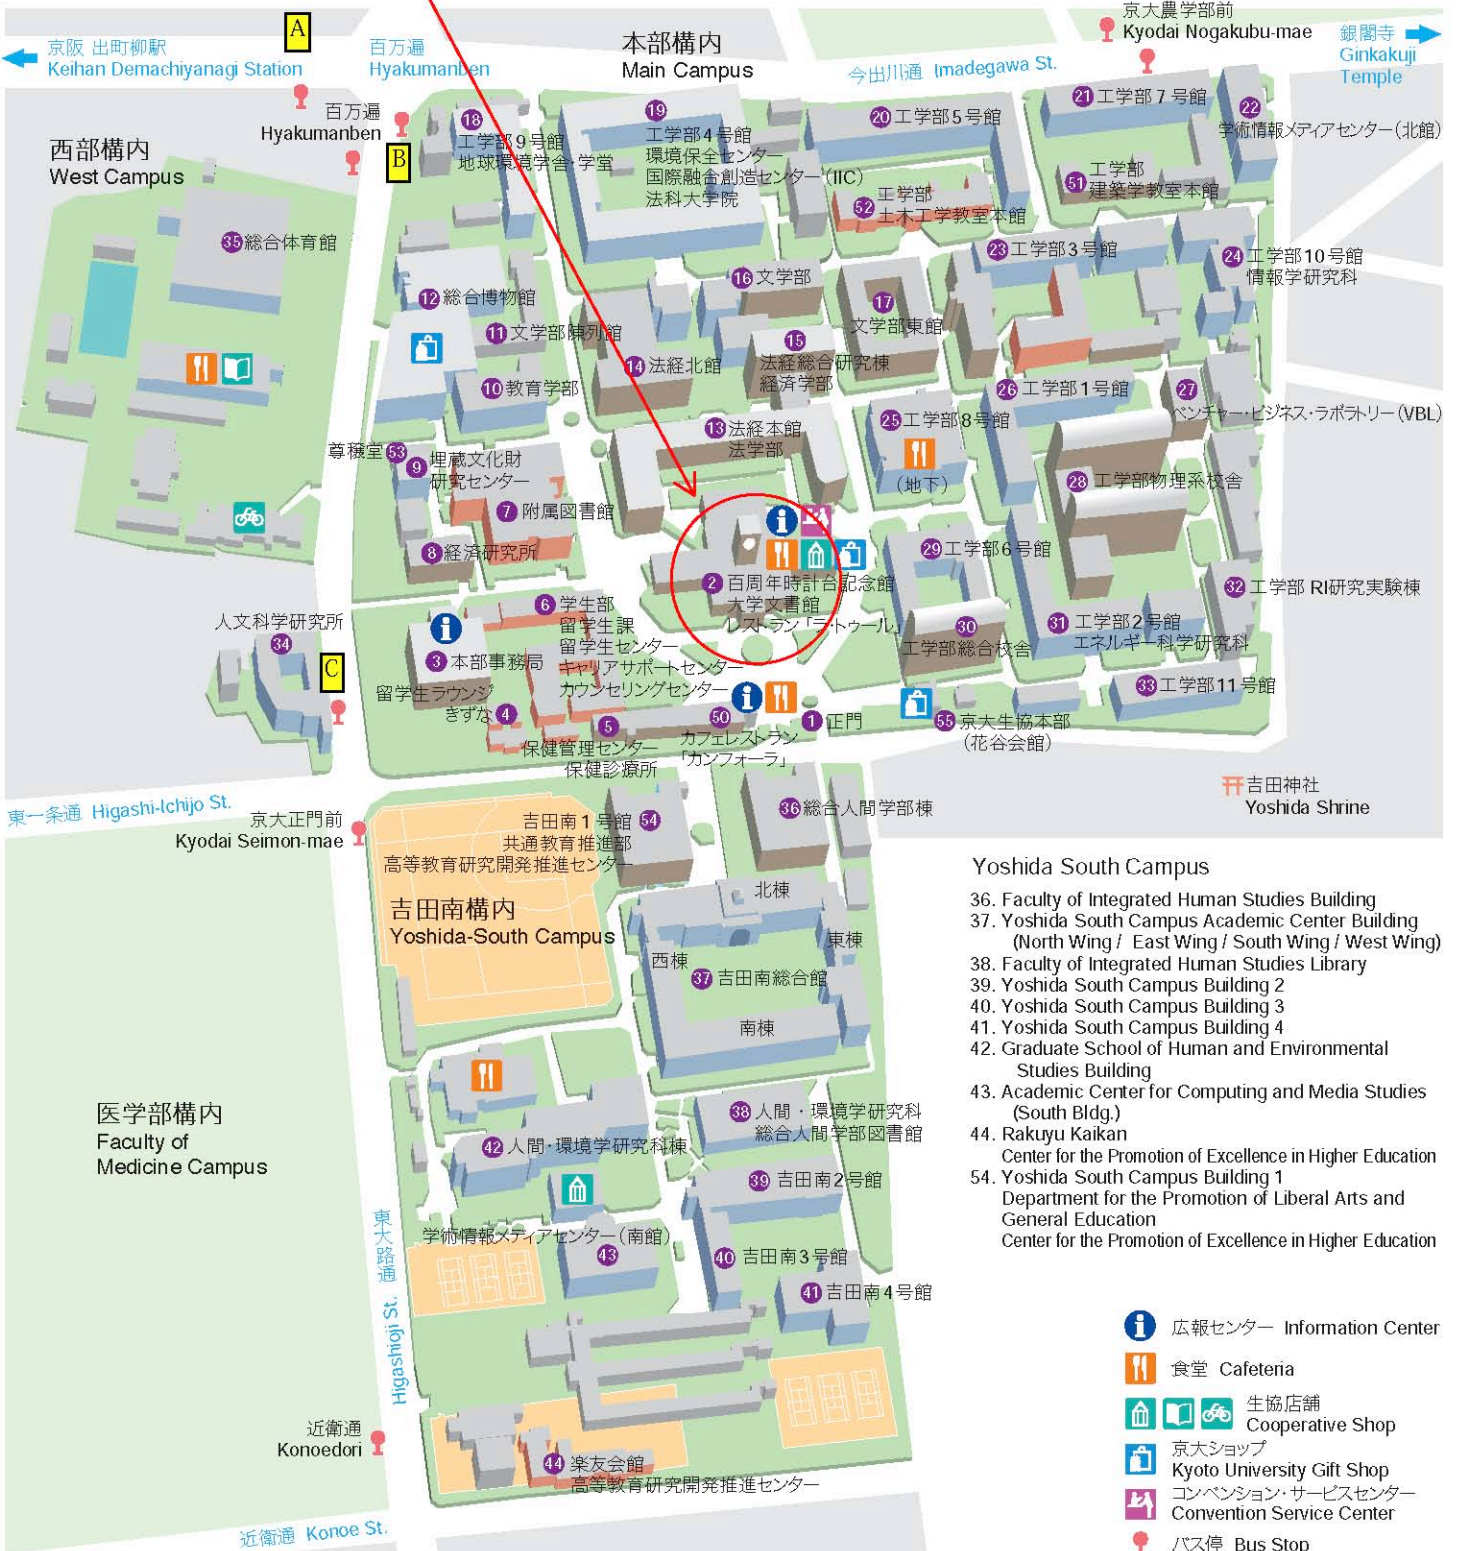

West Campus

35. Sports Gymnasium

Yoshida South Campus

36. Faculty of Integrated Human Studies Building
37. Yoshida South Campus Academic Center Building
  (North Wing / East Wing / South Wing / West Wing)
38. Faculty of Integrated Human Studies Library
39. Yoshida South Campus Building 2
40. Yoshida South Campus Building 3
41. Yoshida South Campus Building 4
42. Graduate School of Human and Environmental
  Studies Building
43. Academic Center for Computing and Media Studies
  (South Bldg.)
44. Rakuyu Kaikan
  Center for the Promotion of Excellence in Higher Education
54. Yoshida South Campus Building 1
  Department for the Promotion of Liberal Arts and
  General Education
  Center for the Promotion of Excellence in Higher Education

- 広報センター Information Center
- 食堂 Cafeteria
- 生協店舗
  Cooperative Shop
- 京大ショップ
  Kyoto University Gift Shop
- コンベンション・サービスセンター
  Convention Service Center
- バス停 Bus Stop