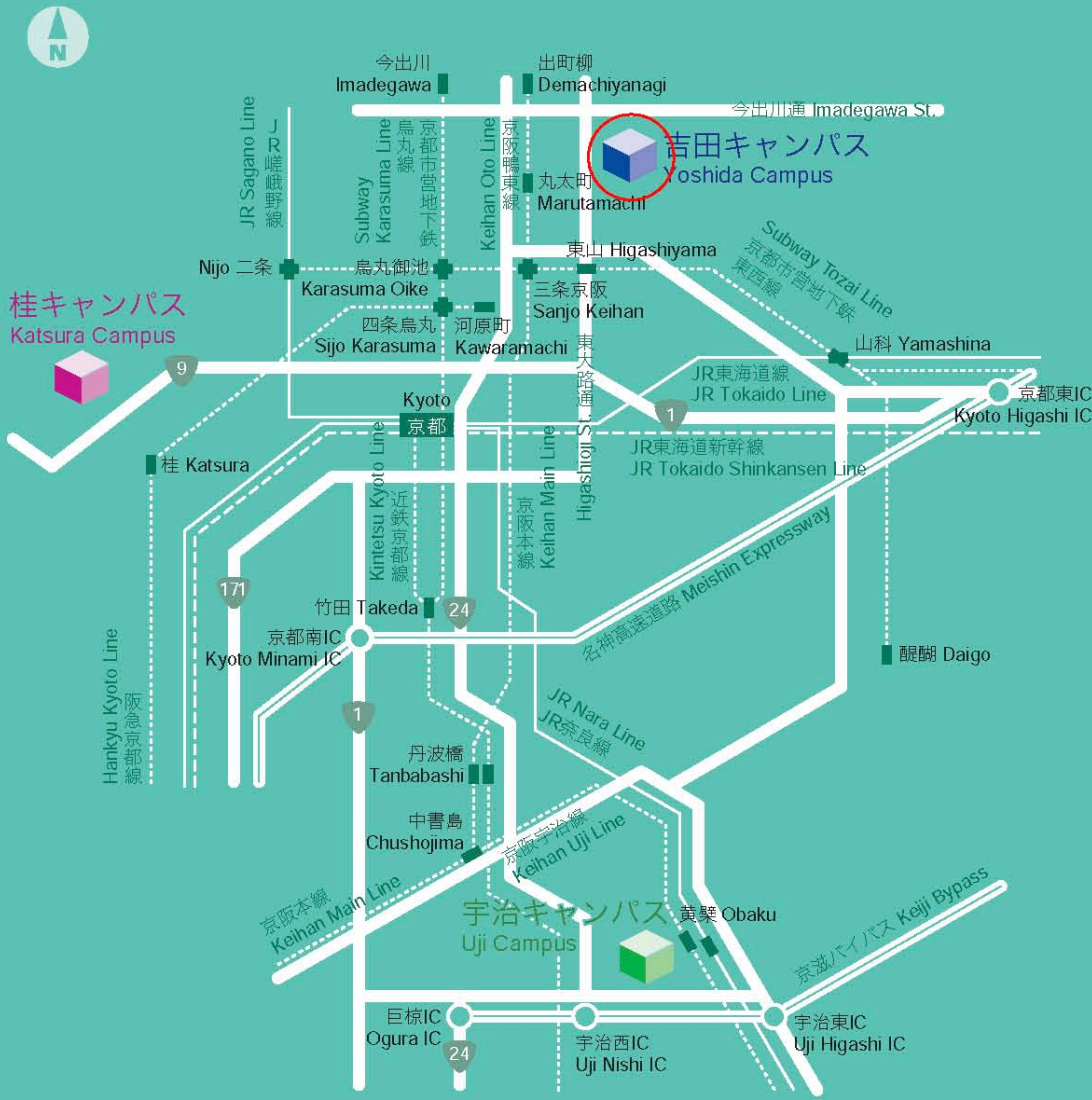

Access Guide for ITPA 2005 Kyoto

18 - 21 April, 2005

Location

Clock Tower Centennial Hall
Kyoto University

Registration

starts 9:00 am, 18 April 2005
on the second floor of the Clock Tower Centennial Hall

Access From HOTEL

[A], [B], [C] indicate the location of bus stop on the map in page 4.

- Co-op Inn Kyoto Bus #3, #17 17 min
 Shijo-Kawara-machi -----> Hyaku-Man-Ben [A]
 Bus #201 20min
 Shijo-Takakura -----> Kyodai-Seimon-Mae [C]

- Sun Hotel Kyoto Bus #3, #17 15 min
 Kawara-machi-Sanjo -----> Hyaku-Man-Ben [A]

- Holiday Inn Kyoto Bus #206 7 min
 Takano-Bashi-Higashi-Zume -----> Hyaku-Man-Ben [B]

- Walk 20 min

- Toyoko-Inn Shijo-Karasuma
 Bus #201 20min
 Shijo-Takakura -----> Kyodai-Seimon-Mae [C]

Kyoto University Clock Tower Centennial Hall

Second Floor

First Floor

Basement Floor

京都大学 キャンパスマップ

Kyoto University
Campus Map

吉田キャンパス Yoshida Campus

バス停 Bus Stop